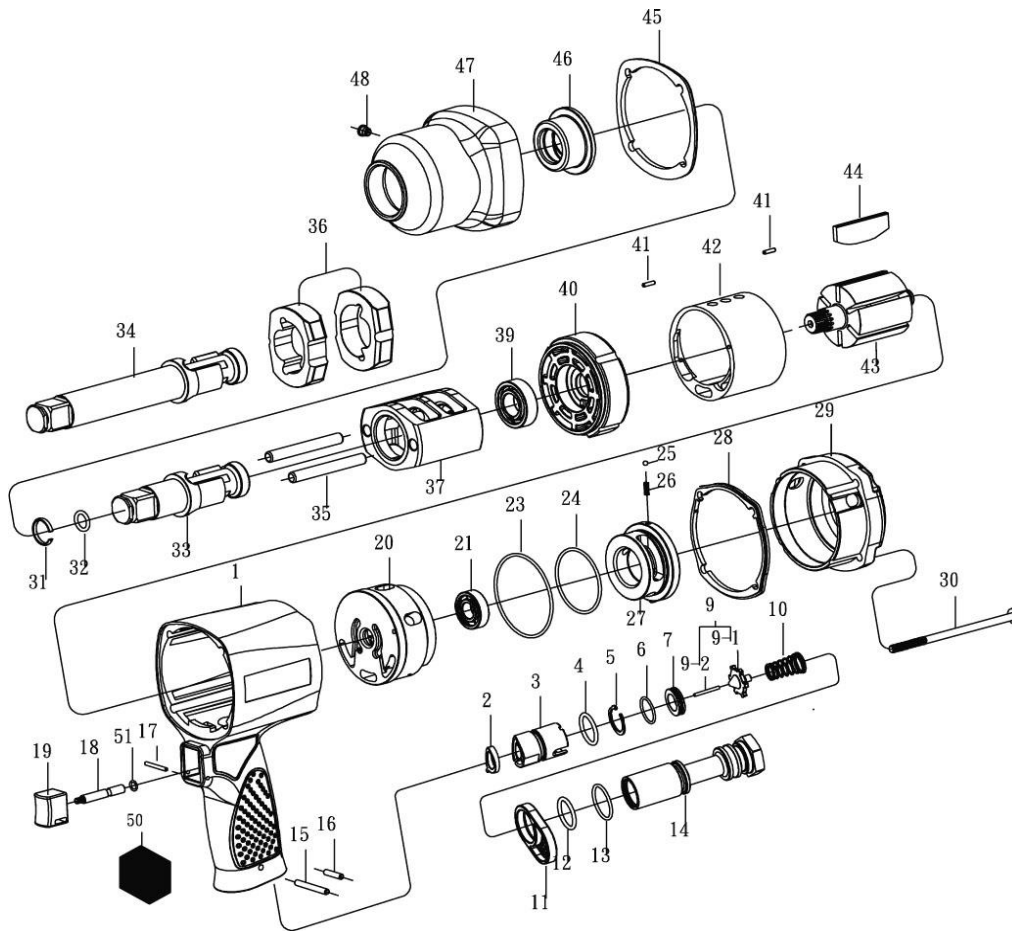

# C3111 & C3161

## 3/4" SQ. DR. SUPER DUTY AIR IMPACT WRENCH (W/ 6" ANVIL)-COMPOSIT HOUSING

### PARTS LIST

No.	Parts No.	Description	Q'ty
1	C3111-01-CAPS	Motor Housing	1
2	C3111-02	O-Ring	1
3	C3111-03	Guide Tube	1
4	C3111-04	O-Ring	1
5	C3111-05	Retainer	1
6	C3111-06	O-Ring	1
7	C3111-07	Throttle Valve Seat	1
9	C3111-09	Throttle Valve Assembly [Incl. 9-1, 9-2]	1
10	C3111-10	Spring	1
11	C3111-11	Exhaust Deflector	1
12	C3111-12	O-Ring	1
13	C3111-13	O-Ring	1
14	C3111-14A	Air Inlet (PT19)	1
	C3111-14B	Air Inlet (NPT18)	1
15	C3111-15	Spring Pin	1
16	C3111-16	Spring Pin	1
17	C3111-17	Spring Pin	1
19	C3111-19	Trigger Assembly [Incl. 18, 51]	1
20	C3111-20	Rear End Plate	1
21	C3111-21	Ball Bearing	1
23	C3111-23	O-Ring	1
24	C3111-24	O-Ring	1
25	C3111-25	Steel Ball	1
26	C3111-26	Spring	1

No.	Parts No.	Description	Q'ty
27	C3111-27	Reverse Valve	1
28	C3111-28	Gasket	1
29	C3111-29	Backhead	1
30	C3111-30	Screw	4
31	C3111-31	Socket Retainer	1
32	C3111-32	O-Ring	1
33	C3111-33	3/4" Anvil [ST-C3111]	1
34	C3161-34	3/4" Anvil 6" Extended [ST-C3111-6]	1
35	C3111-35	Hammer Pin	2
36	C3111-36	Hammer	2
37	C3111-37	Hammer Frame	1
39	C3111-39	Ball Bearing	1
40	C3111-40	Front End Plate	1
41	C3111-41	Spring Pin	2
42	C3111-42	Cylinder	1
43	C3111-43	Rotor	1
44	C3111-44	Rotor Blade	6
45	C3111-45	Gasket	1
47	C3111-47	Hammer Case Assembly [Incl. 46, 48]	1
50	C3111-50	Muffler Element	1
51	C3111-51	O-Ring	1
	C3111-TK	Tune-Up Kit [Incl. 4, 6, 10, 12, 13, 21, 23, 24, 25, 26, 28, 31, 32, 39, 44(6), 45, 50, 51]	1